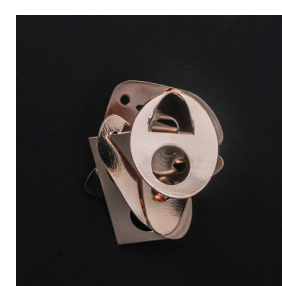

JEWELLERY (Left to right)

Alphard, 2019, Rose Gold on Brass, Unique. £650

Regulus, 2019, Rose Gold on Brass, Unique. £650

Ankaa, 2019, Nickel Coated Brass, Unique. £650

Indus, 2019, Rose Gold on Brass, Unique. £650

Auriga, 2019, Rose Gold on Brass, Unique. £650

Antares, 2019, Rose Gold on Brass, Unique. £650

Apus, 2019, Nickel Coated Brass, Unique. £650

Alnair, 2019, Rose Gold on Brass, Unique. £650

Sirius, 2019, Rose Gold on Brass, Unique. £650