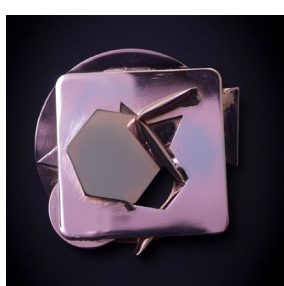

JEWELLERY (Left to right)

Alphard, 2019, Rose Gold on Brass, Unique. £650

Regulus, 2019, Rose Gold on Brass, Unique. £650

Ankaa, 2019, Nickel Coated Brass, Unique. £650

Indus, 2019, Rose Gold on Brass, Unique. £650

Auriga, 2019, Rose Gold on Brass, Unique. £650

Antares, 2019, Rose Gold on Brass, Unique. £650

Apus, 2019, Nickel Coated Brass, Unique. £650

Alnair, 2019, Rose Gold on Brass, Unique. £650

Sirius, 2019, Rose Gold on Brass, Unique. £650