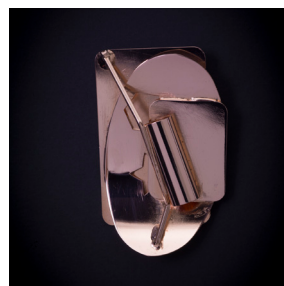

JEWELLERY (Left to right)

Alphard, 2019, Rose Gold on Brass, Unique. £650

Regulus, 2019, Rose Gold on Brass, Unique. £650

Ankaa, 2019, Nickel Coated Brass, Unique. £650

Indus, 2019, Rose Gold on Brass, Unique. £650

Auriga, 2019, Rose Gold on Brass, Unique. £650

Antares, 2019, Rose Gold on Brass, Unique. £650

Apus, 2019, Nickel Coated Brass, Unique. £650

Alnair, 2019, Rose Gold on Brass, Unique. £650

Sirius, 2019, Rose Gold on Brass, Unique. £650