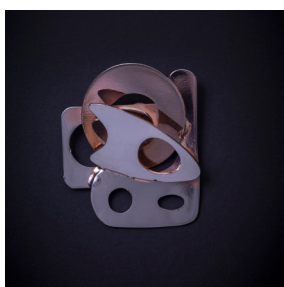

<i>In The Close Distance No. 61</i>, 2019, Unique Screenprint	£1,350
<i>In The Close Distance No. 62</i>, 2019, Unique Screenprint	£1,350
<i>In The Close Distance No. 63</i>, 2019, Unique Screenprint	£1,350
<i>In The Close Distance No. 64</i>, 2019, Unique Screenprint	£1,350
<i>In The Close Distance No. 76</i>, 2019, Unique Screenprint	£1,500
<i>In The Close Distance No. 77</i>, 2019, Unique Screenprint	£1,500
<i>In The Close Distance No. 80</i>, 2019, Unique Screenprint	£950

JEWELLERY (Left to right)

Alphard, 2019, Rose Gold on Brass, Unique. £650