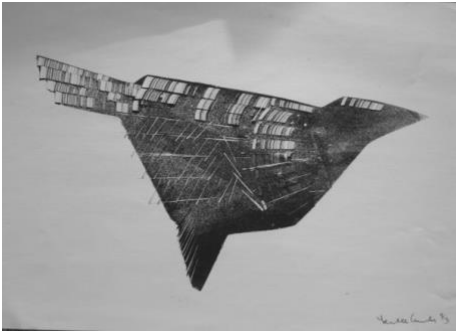

*Study For Listening Blackbird, c.2010*

ink on paper

Framed: 37 x 50 x 3 cm

Unique

Framed by Derbyshire. Hung on Batten.

Dark wood frame.

WAS: £1,500 inc VAT

**NOW: £1,340 inc VAT**